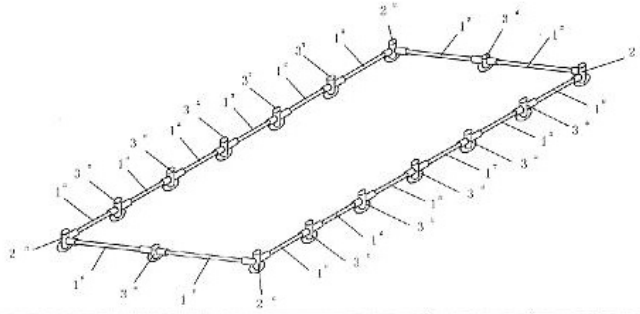

Ground Bar SIZE: 4*12M

NO	Part		QTY
1		1'	16
2		2"	4
3		3"	12
4		5"	80