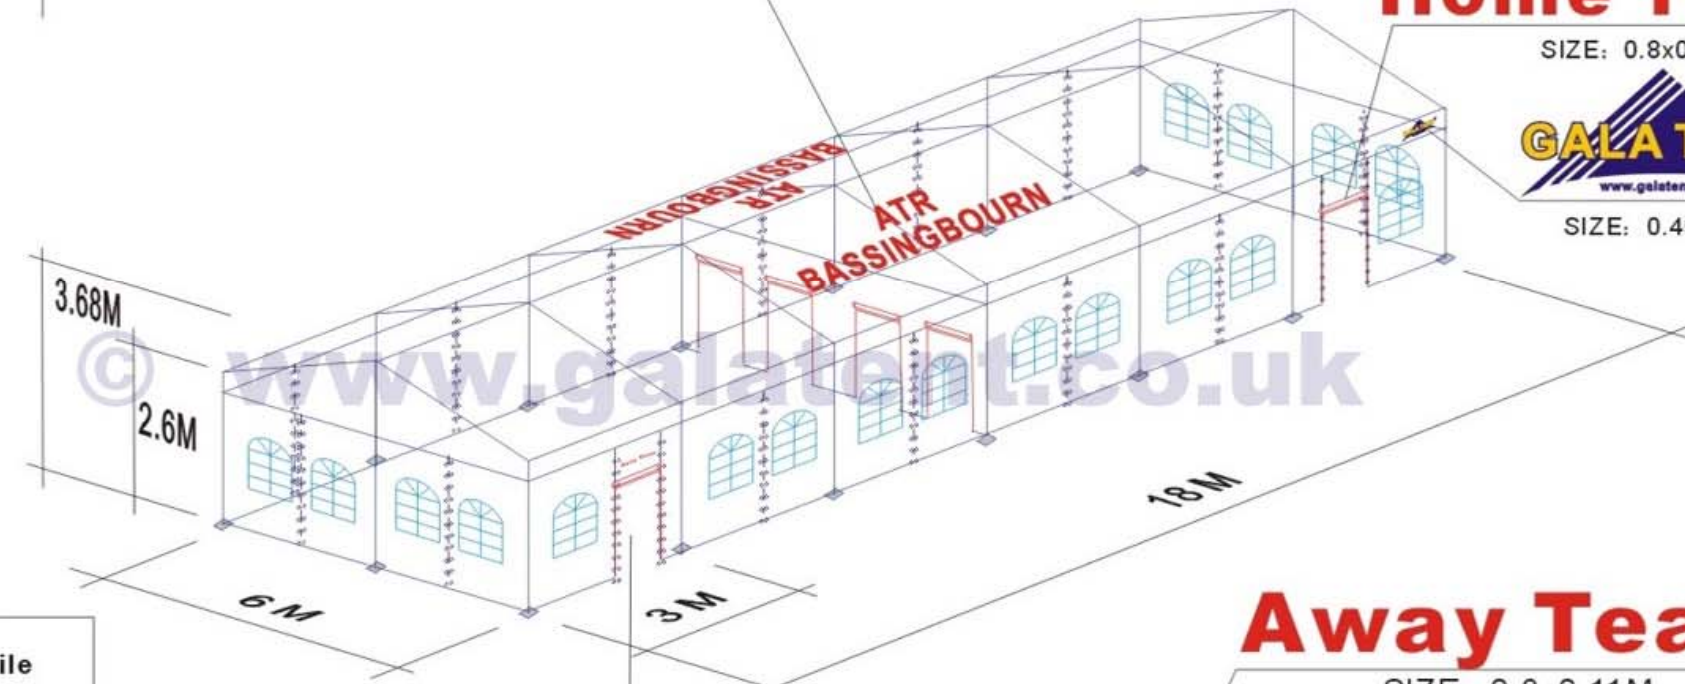

# 6m x 18m Sports Pavilion

**ATR  
BASSINGBOURN**

SIZE: 5x1.05M

**Home Team**

SIZE: 0.8x0.11M

SIZE: 0.45x0.2M

**Away Team**

SIZE: 0.8x0.11M

**Framework main profile dimension and use**

upright support	Eave purlin	Sidewall upside rail
Roof Beam	Intermediale purlin	
Gable pole	Ridge purlin	