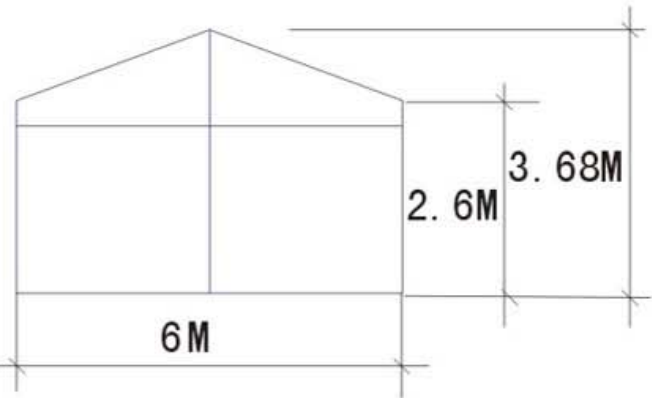

# 6m x 18m Sports Pavilion

**ATR  
BASSINGBOURN**

SIZE: 5x1.05M

**Home Team**

SIZE: 0.8x0.11M

SIZE: 0.45x0.2M

**Away Team**

SIZE: 0.8x0.11M

**Framework main profile dimension and use**

upright support	Eave purlin	Sidewall upside rail
Roof Beam	Intermediale purlin	
Gable pole	Ridge purlin	