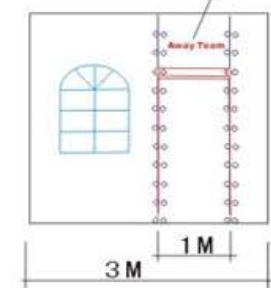

# 6m x 18m Sports Pavilion

**ATR  
BASSINGBOURN**

SIZE: 5x1.05M

**Home Team**

SIZE: 0.8x0.11M

SIZE: 0.45x0.2M

**Away Team**

SIZE: 0.8x0.11M

**Framework main profile dimension and use**

upright support	Eave purlin	Sidewall upside rail
Roof Beam	Intermediale purlin	
Gable pole	Ridge purlin	