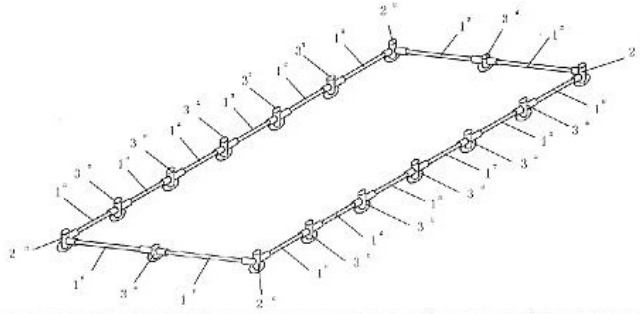

Ground Bar SIZE:4*12M

NO	Part		QTY
1		1'	16
2		2'	4
3		3'	12
4		5'	80