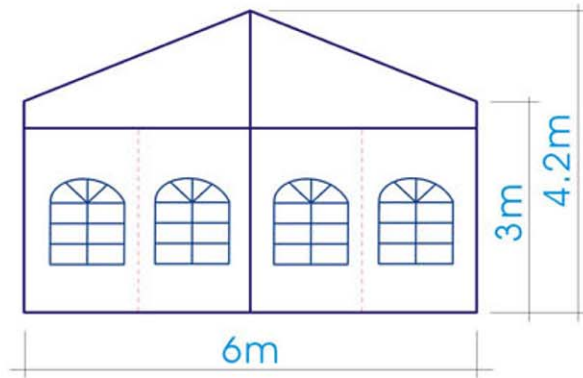

6m x9m Party Tent Groundplan View

MAIN PROFILE SIZE

Number	Item	Specification	Quantity
1	Party tent	6mX9m (54m ²)	1 Set
2	Side wall	All Sides wall (white)	20 Pcs/set
3	Window side wall	Four-sides wall	20 Pcs/set
4	Covering	White covering	3 Pcs/set