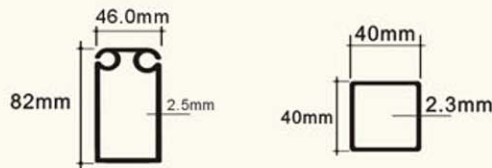

6m x9m Party Tent Groundplan View

MAIN PROFILE SIZE

Number	Item	Specification	Quantity
1	Party tent	6mX9m (54m ²)	1 Set
2	Side wall	All Sides wall (white)	20 Pcs/set
3	Window side wall	Four-sides wall	20 Pcs/set
4	Covering	White covering	3 Pcs/set