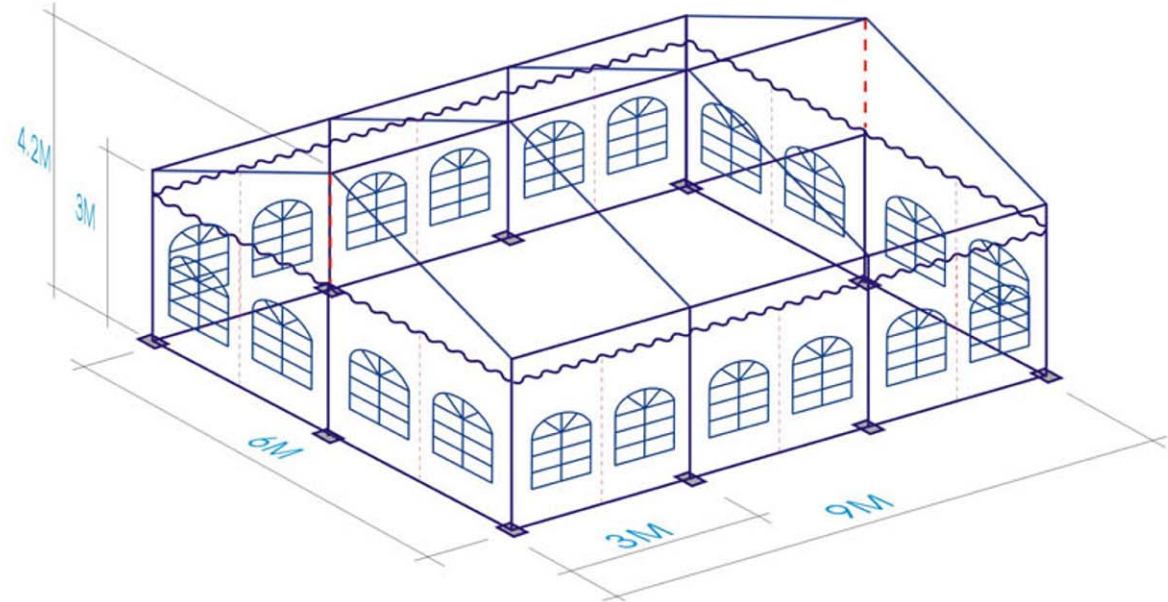

6m x9m Party Tent Groundplan View

MAIN PROFILE SIZE

Number	Item	Specification	Quantity
1	Party tent	6mX9m (54m ²)	1 Set
2	Side wall	All Sides wall (white)	20 Pcs/set
3	Window side wall	Four-sides wall	20 Pcs/set
4	Covering	White covering	3 Pcs/set