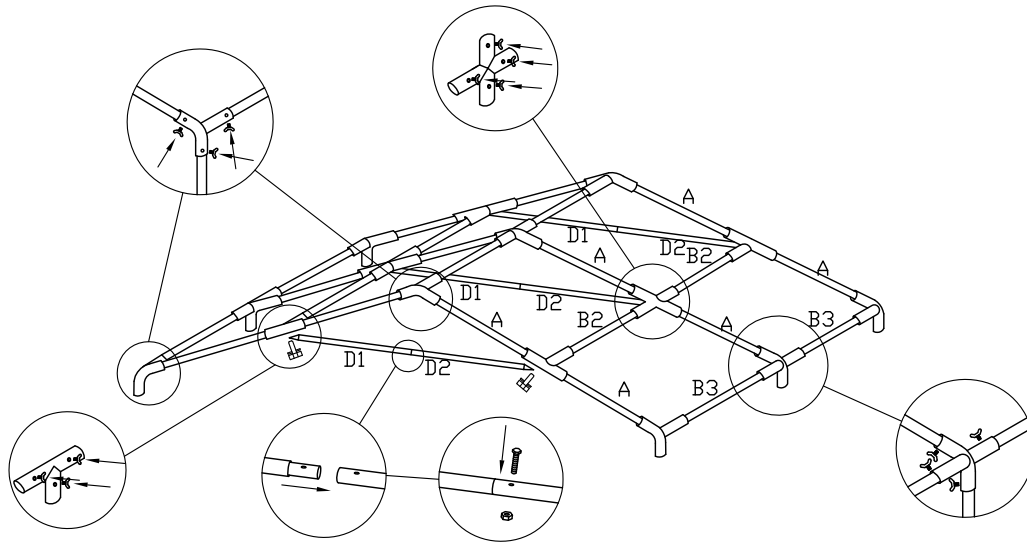

6mx4m Gala Tent Assembling Instruction-PE

-Parts List-

Quantity		Description
12	A 	Rafter
4	B2 	Apex and eave pole
6	B3 	Apex and eave pole
6	C 	Leg
3	D1 	∅37.5
3	D2 	∅37.5
6		Base plate
6		3 way joint
4		4 way joint
3		3 way joint
2		4 way joint
9		Nut and bolt
6		Bolt
1		Spanner
4		Guy lines
50		Bolt
96		Bungee
4		Peg ∅6x275mm
86		Peg ∅4.5x180mm
		End panel
		Wall panel
1		Roof
2		Middle leg

1

2

3

4

5