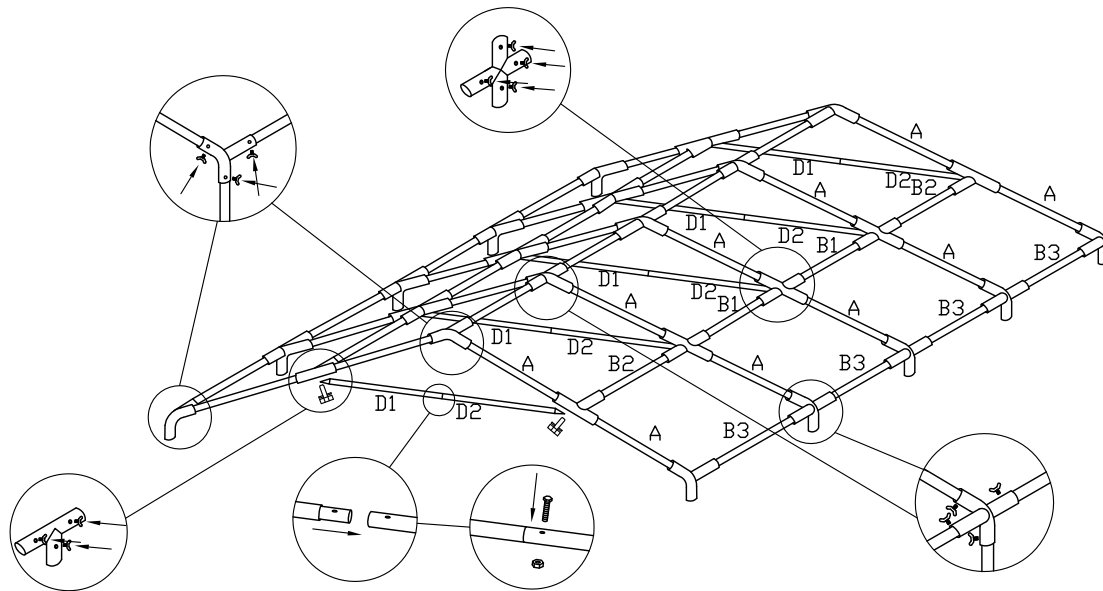

6mx8m Gala Tent Assembling Instruction-PE

-Parts List-

Quantity		Description
20	A 	Rafter
4	B1 	Apex and eave pole
4	B2 	Apex and eave pole
12	B3 	Apex and eave pole
10	C 	Leg
5	D1 	∅37.5
5	D2 	∅37.5
10		Base plate
6		3 way joint
4		4 way joint
9		3 way joint
6		4 way joint
15		Nut and bolt
10		Bolt
1		Spanner
4		Guy lines
90		Bolt
140		Bungee
4		Peg ∅6x275mm
122		Peg ∅4.5x180mm
		End panel
		Wall panel
1		Roof
6		Middle leg

1

2

3

4

5