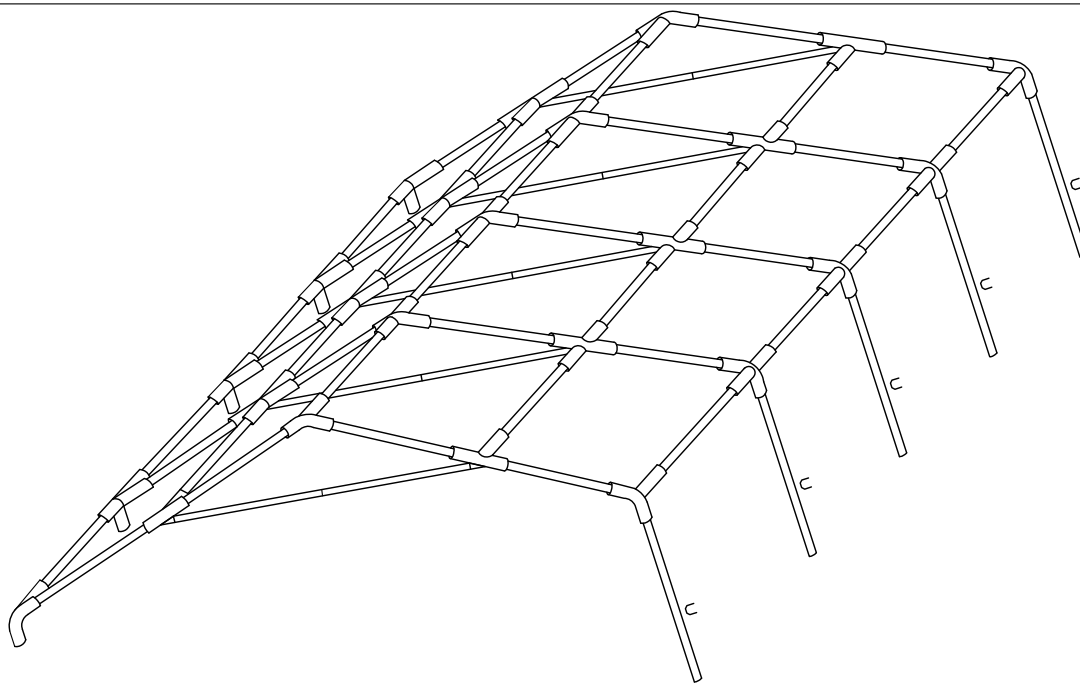

6mx8m Gala Tent Assembling Instruction-PE

-Parts List-

Quantity		Description
20	A 	Rafter
4	B1 	Apex and eave pole
4	B2 	Apex and eave pole
12	B3 	Apex and eave pole
10	C 	Leg
5	D1 	∅37.5
5	D2 	∅37.5
10		Base plate
6		3 way joint
4		4 way joint
9		3 way joint
6		4 way joint
15		Nut and bolt
10		Bolt
1		Spanner
4		Guy lines
90		Bolt
140		Bungee
4		Peg ∅6x275mm
122		Peg ∅4.5x180mm
		End panel
		Wall panel
1		Roof
6		Middle leg

1

2

3

4

5